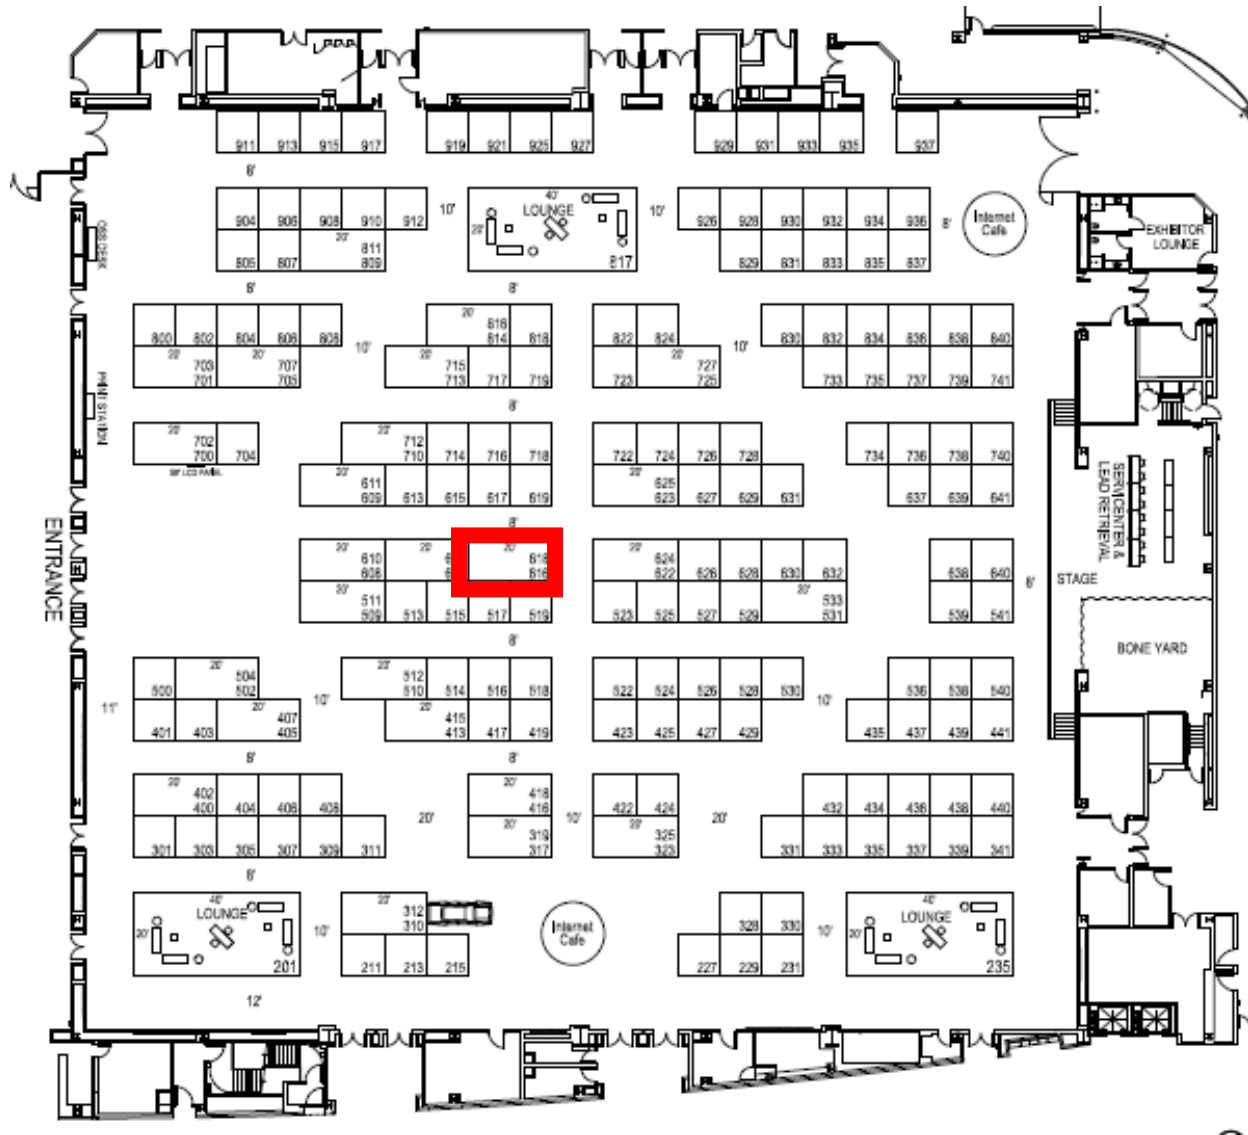

# HUBBARD ONE: ILTA 2010 LAS VEGAS

## Exhibit Hall: Booth 616/618 (main Level)

# HUBBARD ONE: ILTA 2010 LAS VEGAS

Demo Room: Bluethorn 8 (main Level next to the exhibit hall)